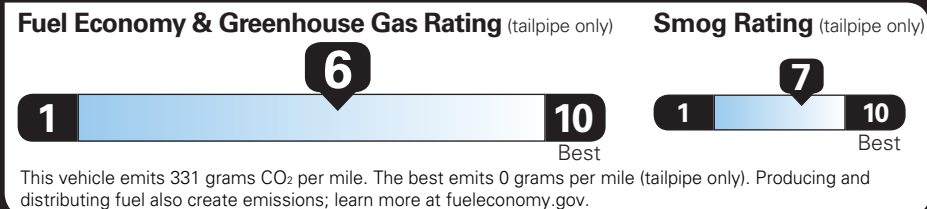

EPA DOT Fuel Economy and Environment

Gasoline Vehicle

Fuel Economy
27 MPG
combined city/hwy
23 city
34 highway
3.7 gallons per 100 miles

Compact cars range from 18 to 79 MPG. The best vehicle rates 142 MPGe.

You spend $1,750 more in fuel costs over 5 years compared to the average new vehicle.

Annual fuel cost $1,650